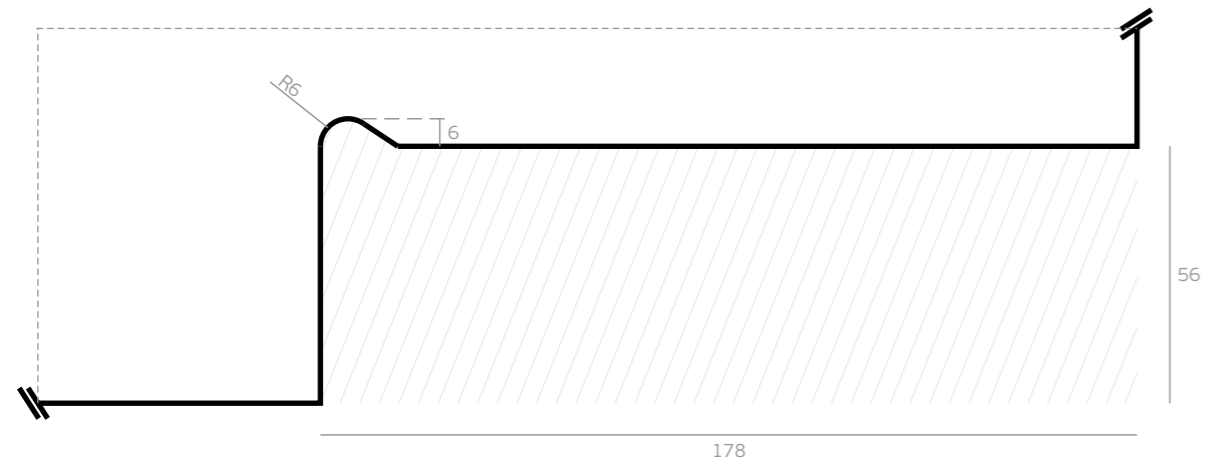

HPF203
HIDRAULIC PIVOT SET FOR GLASS DOORS

Glass Cut-out

Tools required