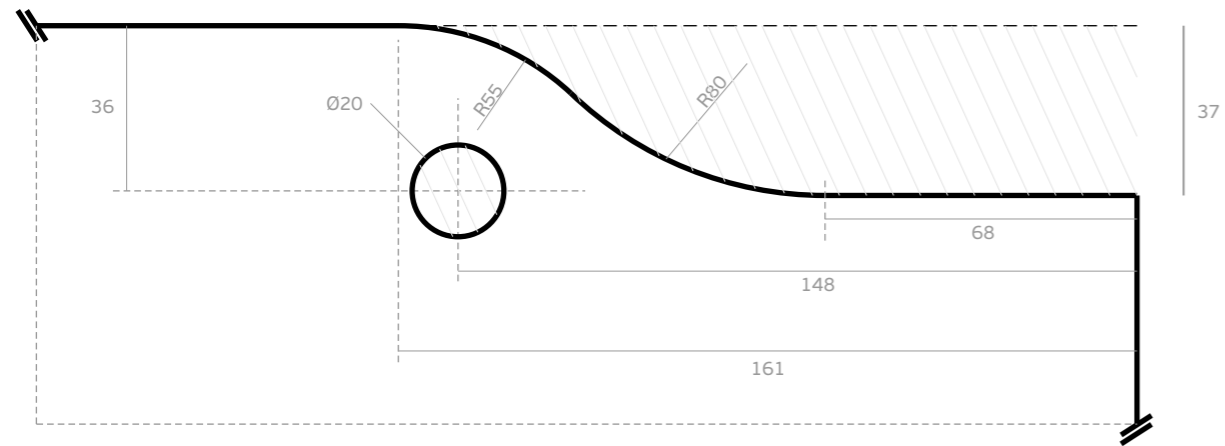

HPF203
HIDRAULIC PIVOT SET FOR GLASS DOORS

Glass Cut-out

Tools required